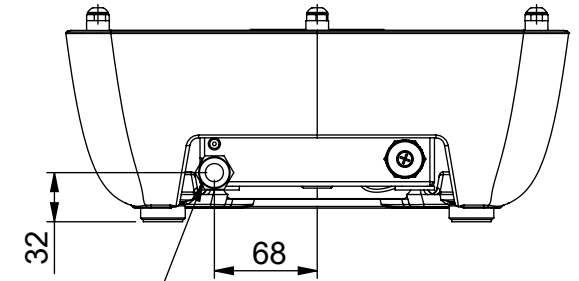

Patio Cooker BASIS

09.00450.000 | 25/04/17

*Free connection (G1/2")
Male Swivel*

Weight: 8.8kg

FERLEON