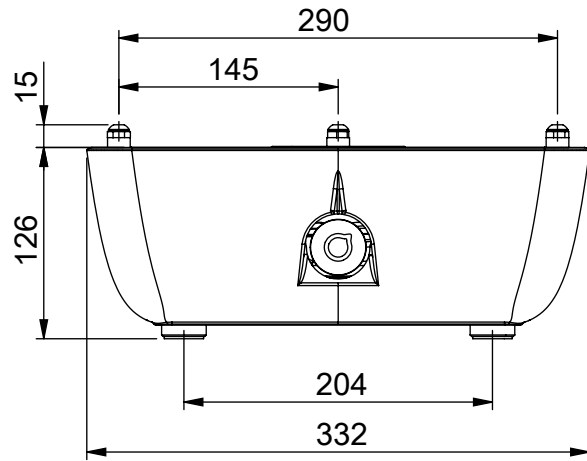

Patio Cooker BASIS

09.00450.000 | 25/04/17

*Free connection (G1/2")
Male Swivel*

Weight: 8.8kg

FERLEON