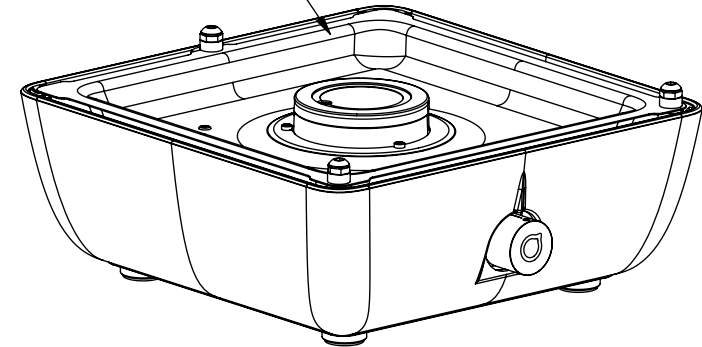

Patio Cooker BASIS

09.00450.000 | 25/04/17

*Free connection (G1/2")
Male Swivel*

Weight: 8.8kg

FERLEON