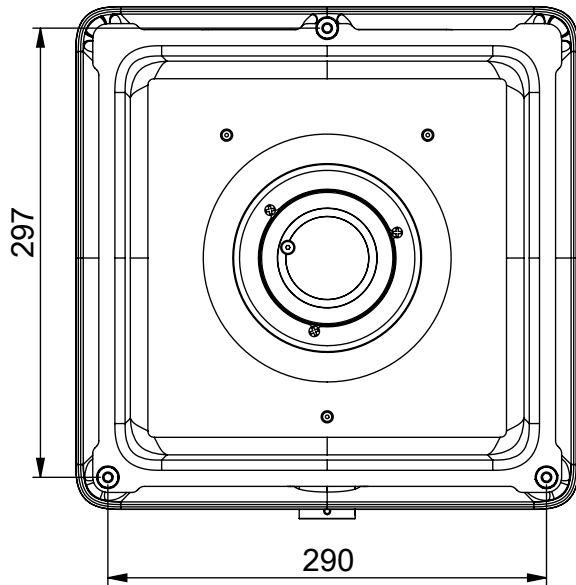

Patio Cooker BASIS

09.00450.000 | 25/04/17

*Free connection (G1/2")
Male Swivel*

Weight: 8.8kg

FERLEON