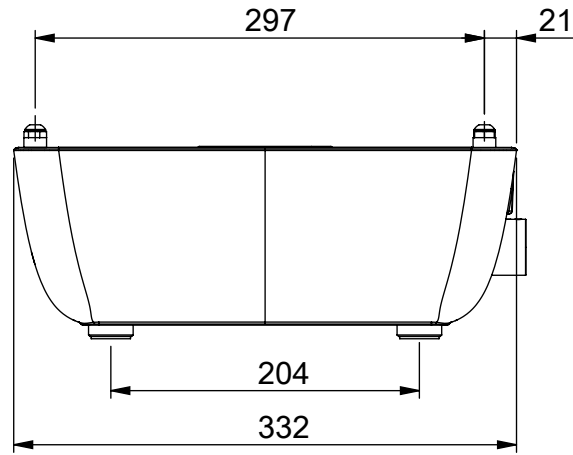

Patio Cooker BASIS

09.00450.000 | 25/04/17

*Free connection (G1/2")
Male Swivel*

Weight: 8.8kg

FERLEON